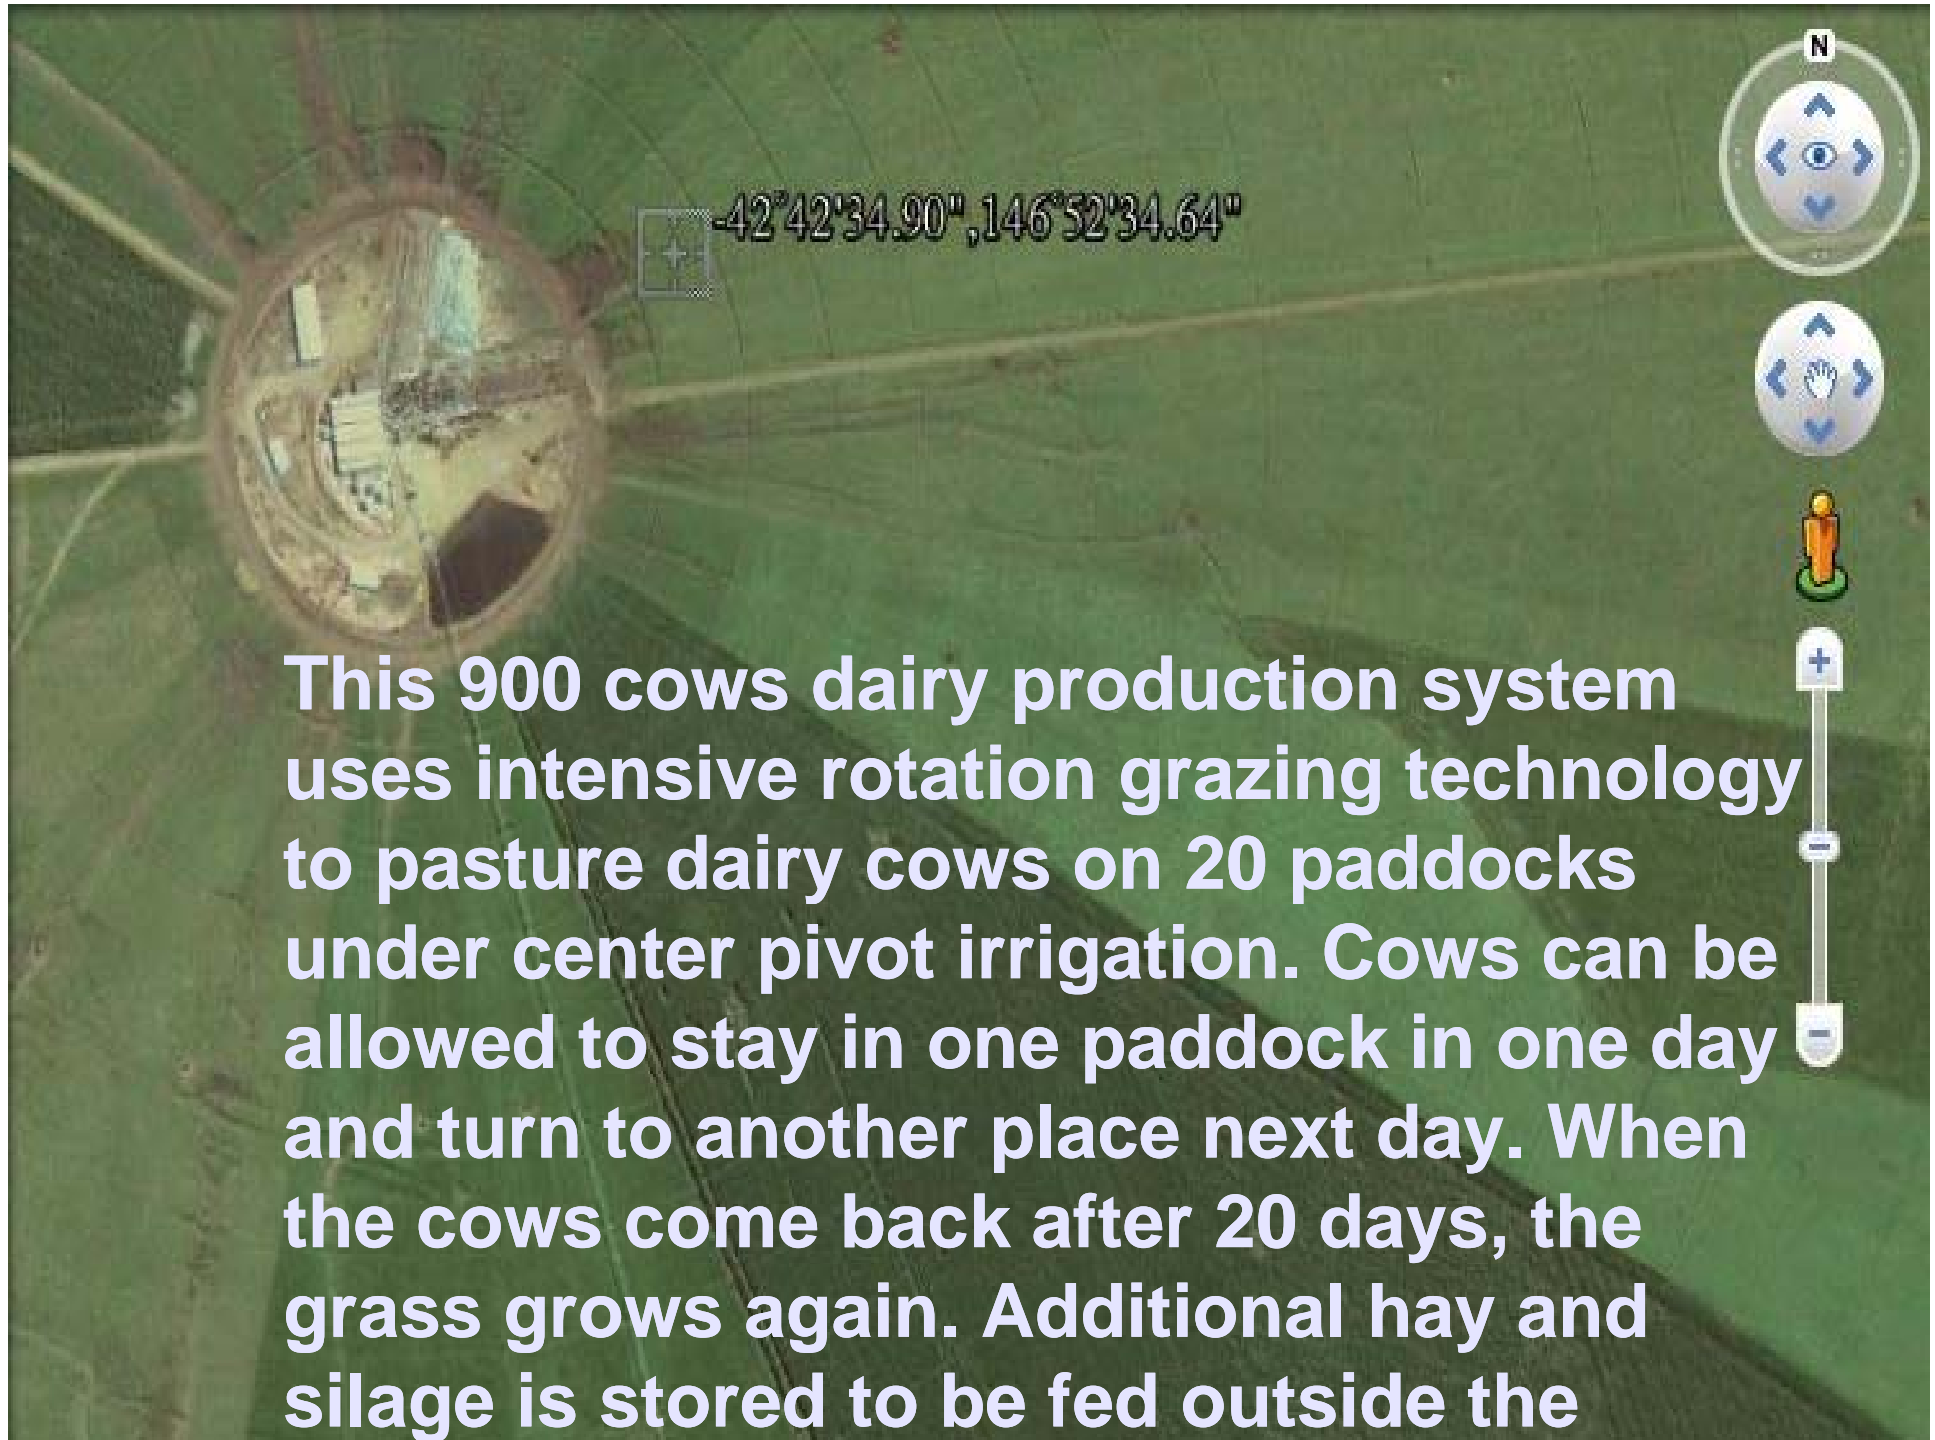

# Cows Grazing Dairy with center pivot

The top leading cattle feed technology world over

Rainfine products

This is a cattle feed farm in Tasmania  
Australia, a grazing land 211 ha with 20 spans  
(820m) pivot irrigation system.

■ Google position  
altitude  
-42° 42'34.90"  
longitude  
146° 52'34.64"

In the center part of the pivot, there is a dairy production house which produce 20,000 liter milk everyday.

# 900-1,100 cows can be fed in this huge circle

- 1 hectare can feed 5 cows
- In Inner Mongolia China, 5 hectare natural grassland can feed 1 cow.

**This 900 cows dairy production system uses intensive rotation grazing technology to pasture dairy cows on 20 paddocks under center pivot irrigation. Cows can be allowed to stay in one paddock in one day and turn to another place next day. When the cows come back after 20 days, the grass grows again. Additional hay and silage is stored to be fed outside the**

Let's come down from Google Earth and land the farm by ourselves.

**Pivot point is hold higher than 5m  
to go over the milking house.**

**The first two spans are higher than houses.**

Rainfine products

**After go over the houses, it extend 20 spans with the total length of 820 meters**